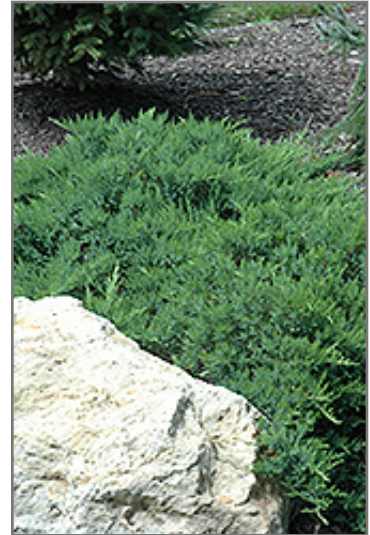

Planting & Growing

Broadmoor Juniper will grow to be about 24 inches tall at maturity, with a spread of 8 feet. It tends to fill out right to the ground and therefore doesn't necessarily require facer plants in front. It grows at a slow rate, and under ideal conditions can be expected to live for approximately 30 years.

This shrub should only be grown in full sunlight. It is very adaptable to both dry and moist growing conditions, but will not tolerate any standing water. It is considered to be drought-tolerant, and thus makes an ideal choice for a low-water garden or xeriscape application. It is not particular as to soil type or pH. It is highly tolerant of urban pollution and will even thrive in inner city environments. This is a selected variety of a species not originally from North America.

* This is a 'special order' plant - contact store for details

*Broadmoor Juniper
Photo courtesy of NetPS Plant Finder*