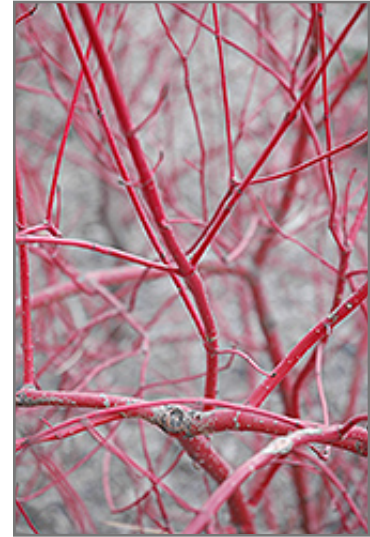

Siberian Dogwood*
Cornus alba 'Sibirica'

Height: 8 feet

Spread: 7 feet

Sunlight:

Hardiness Zone: 2b

Description:

A popular form of shrub dogwood, featuring showy blue fruit, good fall color, and very showy coral-red stems in winter which stand out against the winter snow; can grow quite large for general garden use

Ornamental Features

Siberian Dogwood has clusters of creamy white flowers at the ends of the branches in late spring. It has green deciduous foliage. The pointy leaves turn an outstanding burgundy in the fall. It produces blue berries in mid summer. The coral-pink branches are extremely showy and add significant winter interest.

Landscape Attributes

Siberian Dogwood is a multi-stemmed deciduous shrub with a more or less rounded form. Its average texture blends into the landscape, but can be balanced by one or two finer or coarser trees or shrubs for an effective composition.

Siberian Dogwood bark
Photo courtesy of NetPS Plant Finder

Siberian Dogwood
Photo courtesy of NetPS Plant Finder

DUNVEGAN
GARDEN & GIFT

Planting & Growing

Siberian Dogwood will grow to be about 8 feet tall at maturity, with a spread of 7 feet. It tends to fill out right to the ground and therefore doesn't necessarily require facer plants in front, and is suitable for planting under power lines. It grows at a fast rate, and under ideal conditions can be expected to live for approximately 20 years.