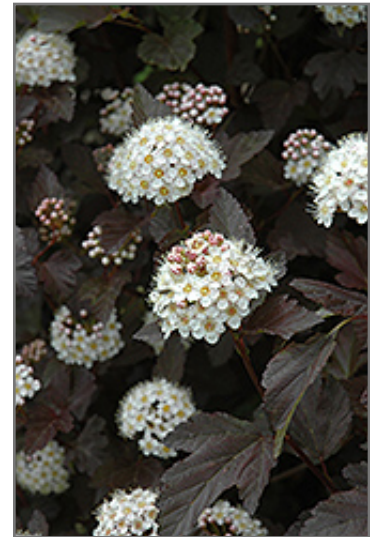

Diablo® Ninebark

Physocarpus opulifolius 'Monlo'

Height: 8 feet

Spread: 8 feet

Sunlight: ○ ●

Hardiness Zone: 2b

Other Names: Eastern Ninebark

Description:

A large spreading shrub with intensely purple leaves all season long, small white flowers followed by pretty reddish fruit which show well against the foliage, and interesting peeling papery bark; extremely tough and durable, makes a superb color accent

Ornamental Features

Diablo Ninebark features showy clusters of white flowers at the ends of the branches from late spring to early summer, which emerge from distinctive pink flower buds. It has attractive deep purple deciduous foliage which emerges burgundy in spring. The serrated lobed leaves are highly ornamental and turn an outstanding red in the fall. It features abundant showy red capsules from early to mid fall. The peeling tan bark adds an interesting dimension to the landscape.

Landscape Attributes

Diablo Ninebark is a multi-stemmed deciduous shrub with an upright spreading habit of growth. Its relatively coarse texture can be used to stand it apart from other landscape plants with finer foliage.

This shrub will require occasional maintenance and upkeep, and can be pruned at anytime. It has no significant negative characteristics.

Diablo Ninebark is recommended for the following landscape applications;

Diablo Ninebark flowers
Photo courtesy of NetPS Plant Finder